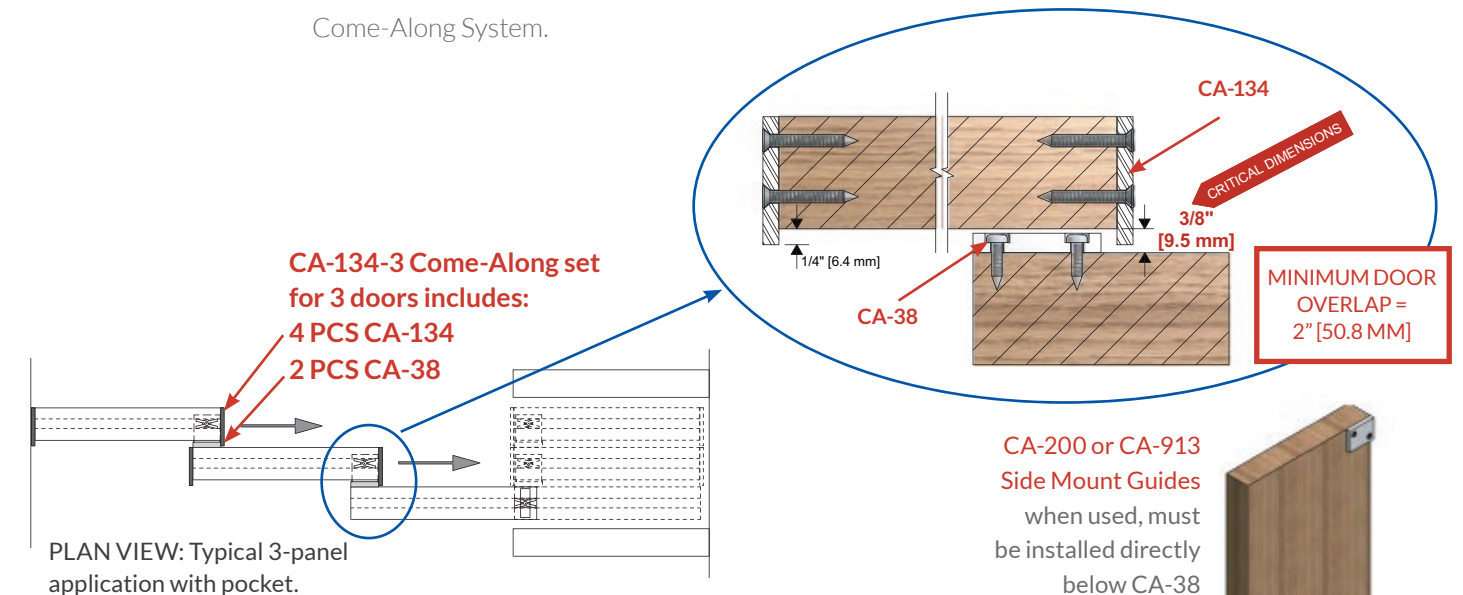

How to Specify/Order:

Please contact KN Crowder at customerservice@kncrowder.com or 1-866-999-1KNC(1562) for more information.