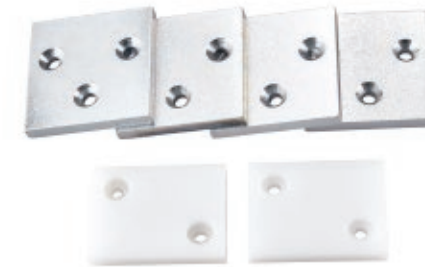

## COME-ALONG SYSTEM

**CA-134-3**  
Up to 200 lbs. [91 kg] per door

**CA-134-3HD HEAVY DUTY**  
Up to 350 lbs. [159 kg] per door

This is the system of choice if you have multiple doors that need to move as one! Our Come-Along System allows all doors to move by simply opening/closing the lead door; successive doors follow along. This system also eliminates recessing guide channels in the floor.